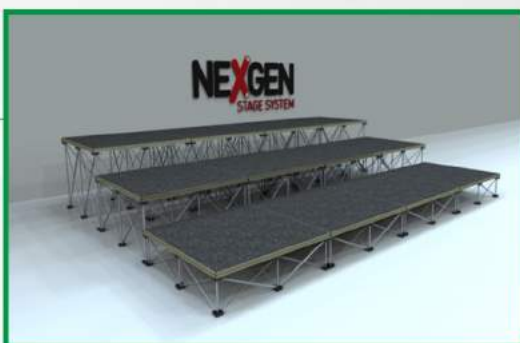

This staging is the fastest we have ever had. We put our 4x4m stage up in under 5 minutes!

www.portablestage.co.uk

0845 2260 192