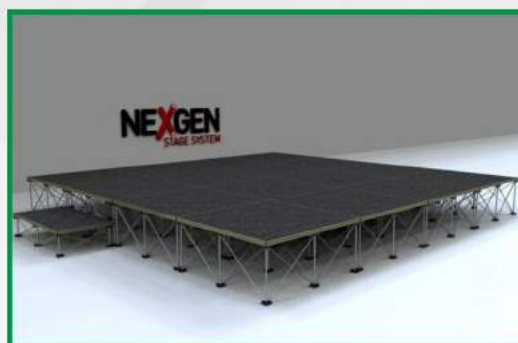

This staging is the fastest we have ever had. We put our 4x4m stage up in under 5 minutes!

www.portablestage.co.uk

0845 2260 192